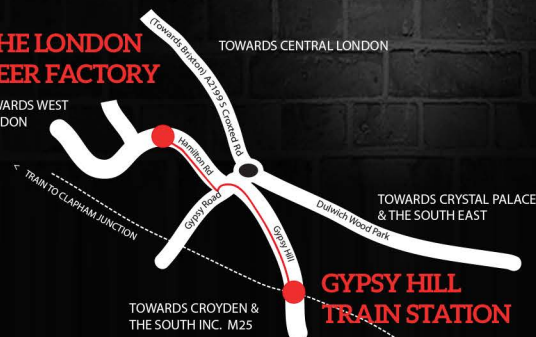

### FIND US

The London Beer Factory  
160 Hamilton road  
London  
SE27 9SF

Nearest Station:  
Gypsy Hill then 7 minute walk

THE LONDON  
BEER FACTORY

TOWARDS WEST  
LONDON

TOWARDS CENTRAL LONDON

TOWARDS CROYDEN &  
THE SOUTH INC. M25

GYPSY HILL  
TRAIN STATION

# FIND US

The London Beer Factory  
160 Hamilton Road  
London  
SE27 9SF

Nearest Station:  
Gypsy Hill then 7 minute walk